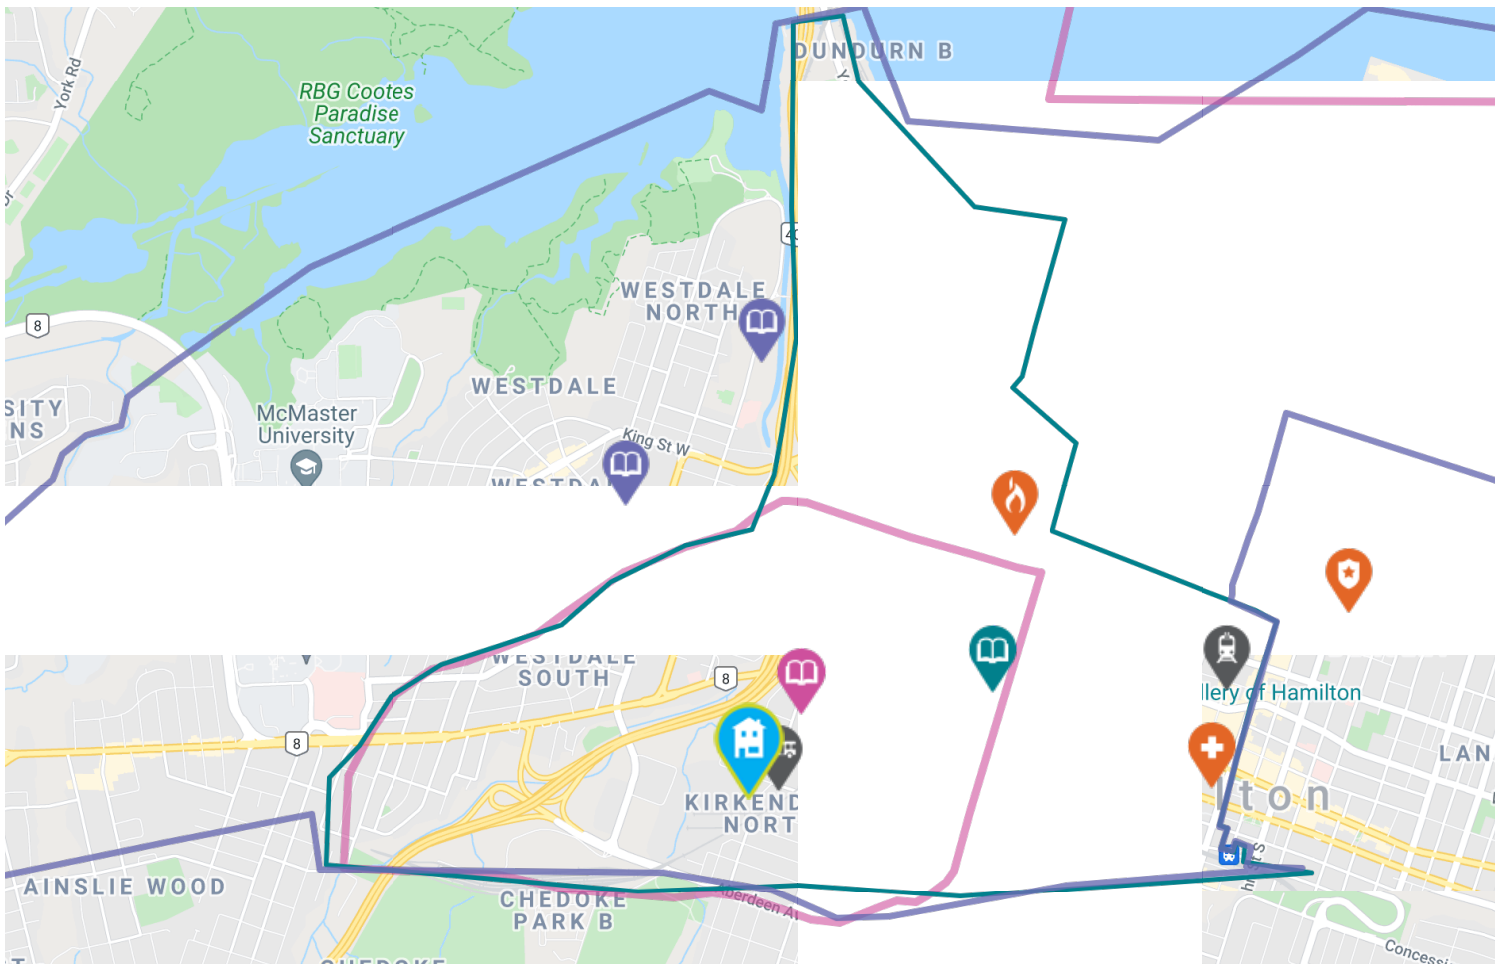

<https://www.hamilton.ca...>

The nearest police facility is Central Station

2.75 KM away

Address 155 King William St, Hamilton, ON L8R 1A7, Canada

<https://hamiltonpolice.on.ca...>

CONVENIENCE

Being close to things you need every day makes life so much easier. See the conveniently located retailers near you below:

Fortinos about a 19 minute walk - 1.4 KM away

Address 50B Dundurn St, Hamilton, ON, L8P 4W3

Husky about a 20 minute walk - 1.5 KM away

Address 1050 Main St W, Hamilton, ON, L8S 1B3

Starbucks about a 15 minute walk - 1.1 KM away

Address 158 Locke St S, Hamilton, ON, L8P 4A9